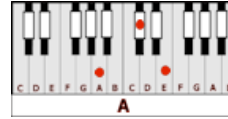

CHINA GROVE – THE DOOBIE BROTHERS (E)

GUITAR / KEYBOARD CHORDS:

E = o221oo

D = xx0232

Dbm = xx6654

A = xo222o

C#m = xx6654

B = xx4442

Bb = x13331

C = x32o1o

G#m = 466444

F# = xx4322

INTRO: E E D-Dbm-A E E (repeat 4 times) (piano enters on 2nd, bass and drums enter on 3rd)

E **E** **D-Dbm-A** **E-E**
 When the sun comes up on a sleepy little town, Down around San Antone
E **E** **D-Dbm-A** **E**
 And the folks are risin' for another day, 'round about their homes
C#m **B** **A A** **A-Bb-B-C**
 The people of the town are strange, and they're proud of where they came,

LEAD GUITAR BREAK: E E D-Dbm-A E (6 times) C#m B A A A-Bb-B-C

E D-Dbm
CHORUS: Talkin' 'bout China Grove (talkin' 'bout China Grove),
E D-Dbm
 Whoa-oh-oh... Whoa-oh
E D-Dbm (END SHARPLY ON E)
 China Grove