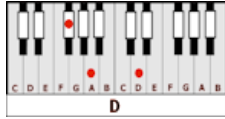

CHINA GROVE – THE DOOBIE BROTHERS (E)

GUITAR / KEYBOARD CHORDS:

E = o221oo

D = xx0232

Dbm = xx6654

A = xo222o

C#m = xx6654

B = xx4442

Bb = x13331

C = x32o1o

G#m = 466444

F# = xx4322

INTRO: E E D-Dbm-A E E (repeat 4 times) (piano enters on 2nd, bass and drums enter on 3rd)

E **E** **D-Dbm-A** **E-E**
 When the sun comes up on a sleepy little town, Down around San Antone
E **E** **D-Dbm-A** **E**
 And the folks are risin' for another day, 'round about their homes
C#m **B** **A A** **A-Bb-B-C**
 The people of the town are strange, and they're proud of where they came,

LEAD GUITAR BREAK: E E D-Dbm-A E (6 times) C#m B A A A-Bb-B-C

E D-Dbm
CHORUS: Talkin' 'bout China Grove (talkin' 'bout China Grove),
E D-Dbm
 Whoa-oh-oh... Whoa-oh
E D-Dbm (END SHARPLY ON E)
 China Grove