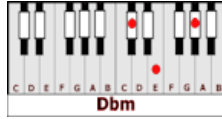

CHINA GROVE – THE DOOBIE BROTHERS (E)

GUITAR / KEYBOARD CHORDS:

E = o221oo

D = xx0232

Dbm = xx6654

A = xo222o

C#m = xx6654

B = xx4442

Bb = x13331

C = x32o1o

G#m = 466444

F# = xx4322

INTRO: E E D-Dbm-A E E (repeat 4 times) (piano enters on 2nd, bass and drums enter on 3rd)

E **E** **D-Dbm-A** **E-E**
 When the sun comes up on a sleepy little town, Down around San Antone
E **E** **D-Dbm-A** **E**
 And the folks are risin' for another day, 'round about their homes
C#m **B** **A A** **A-Bb-B-C**
 The people of the town are strange, and they're proud of where they came,

LEAD GUITAR BREAK: E E D-Dbm-A E (6 times) C#m B A A A-Bb-B-C

E D-Dbm
CHORUS: Talkin' 'bout China Grove (talkin' 'bout China Grove),
E D-Dbm
 Whoa-oh-oh... Whoa-oh
E D-Dbm (END SHARPLY ON E)
 China Grove