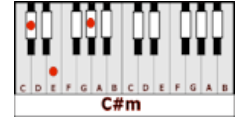

CHINA GROVE – THE DOOBIE BROTHERS (E)

GUITAR / KEYBOARD CHORDS:

E = o221oo

D = xx0232

Dbm = xx6654

A = xo222o

C#m = xx6654

B = xx4442

Bb = x13331

C = x32o1o

G#m = 466444

F# = xx4322

INTRO: E E D-Dbm-A E E (repeat 4 times) (piano enters on 2nd, bass and drums enter on 3rd)

E **E** **D-Dbm-A** **E-E**
 When the sun comes up on a sleepy little town, Down around San Antone
E **E** **D-Dbm-A** **E**
 And the folks are risin' for another day, 'round about their homes
C#m **B** **A A** **A-Bb-B-C**
 The people of the town are strange, and they're proud of where they came,

LEAD GUITAR BREAK: E E D-Dbm-A E (6 times) C#m B A A A-Bb-B-C

E D-Dbm
CHORUS: Talkin' 'bout China Grove (talkin' 'bout China Grove),
E D-Dbm
 Whoa-oh-oh... Whoa-oh
E D-Dbm (END SHARPLY ON E)
 China Grove